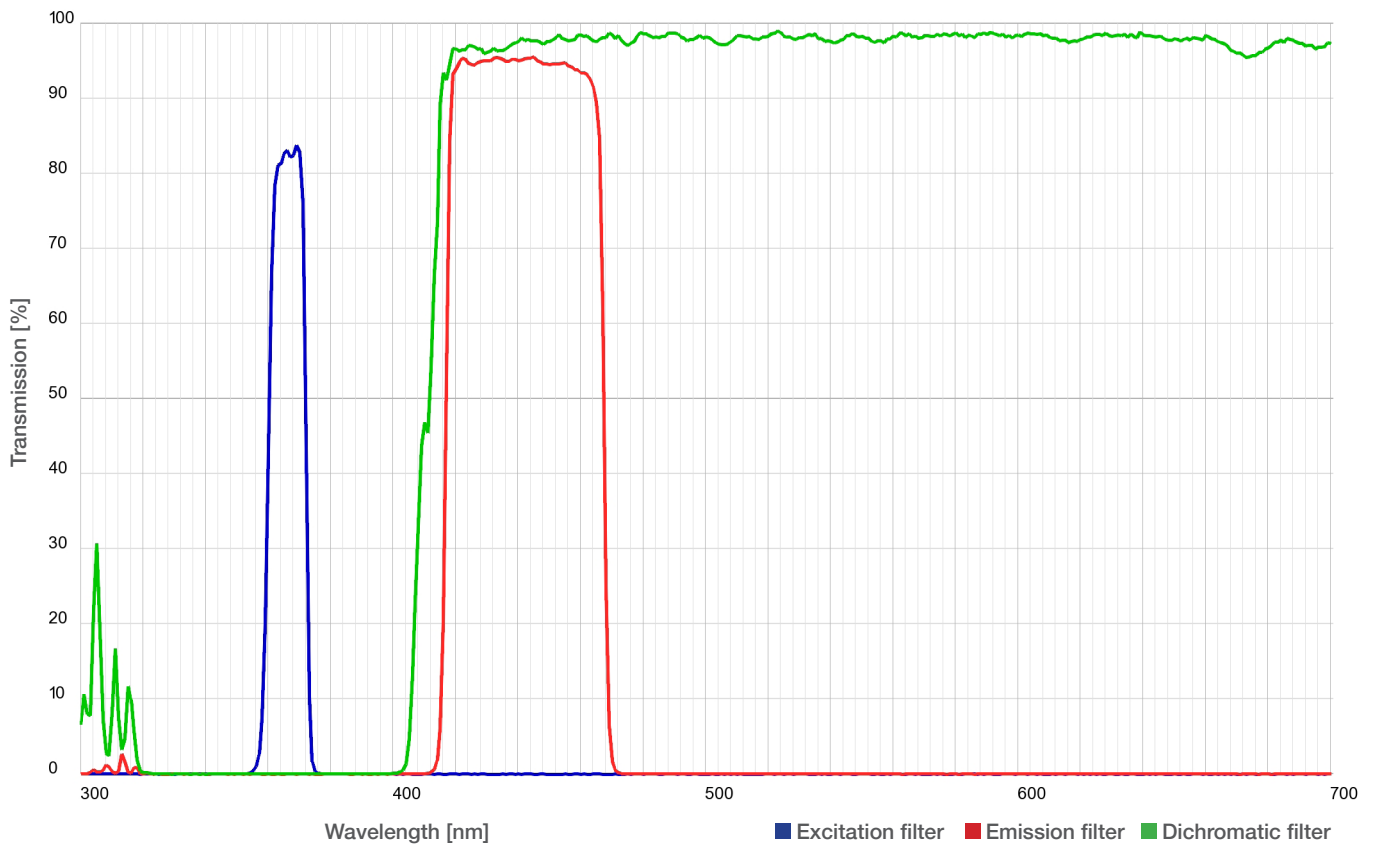

## Fluorescence Filter Cube for BX3

### Ultraviolet excitation

Excitation filter	BP 360-370
Dichromatic mirror	DM 410
Emission filter	BA 420-460

Specifications, design and accessories are subject to change without any notice or obligation on the part of the manufacturer.