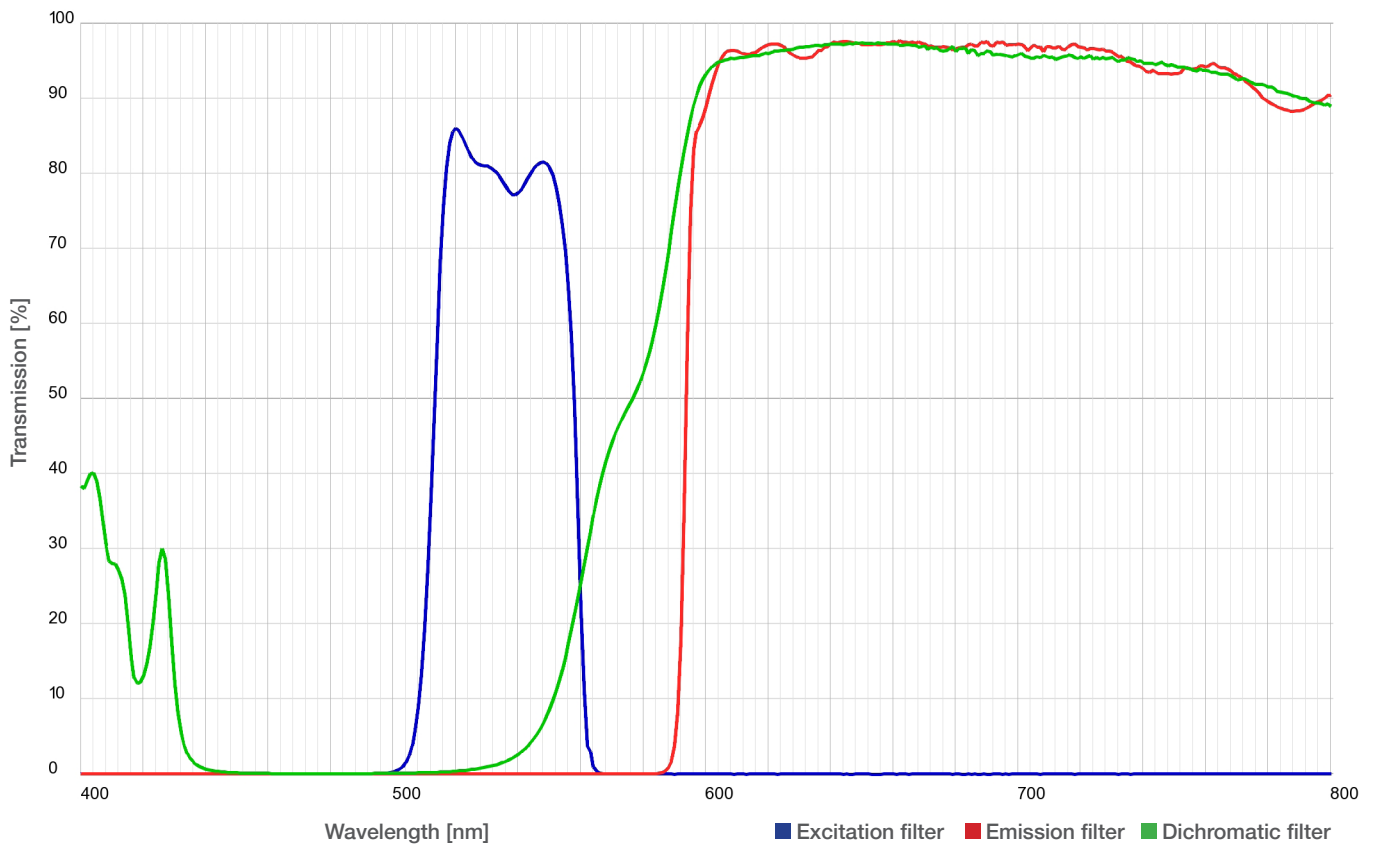

U-MWG2

Fluorescence Filter Cube for BX2 / IX2

Green excitation

Excitation filter	BP 510-550
Dichromatic mirror	DM 570
Emission filter	LP 590

Specifications, design and accessories are subject to change without any notice or obligation on the part of the manufacturer.